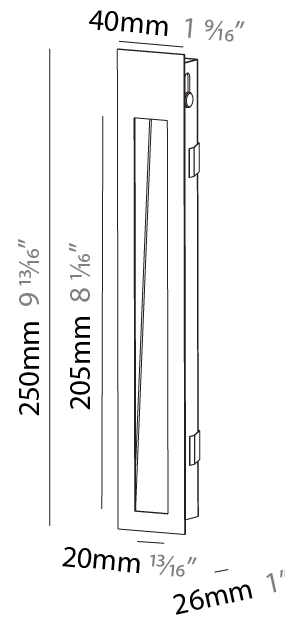

GENERAL

Series: Delight
Subseries: Delight String Wide
Brand: Prolicht
Division: Architectural
Mounting Type: Recessed
Mounting Location: Wall
Subcategory: Step Light

PHYSICAL

Shape: Rectangle
Length (mm): 250
Length (in): 9 ¹³/₁₆
Width (mm): 40
Width (in): 1 ⁹/₁₆
Height (mm): 250
Depth (mm): 26
Height (in): 9 ¹³/₁₆
Depth (in): 1
Ceiling Thickness (mm): 10 / 12 / 15
Ceiling Thickness (in): 3/8 or 1/2 or 9/16
Min. Recessing Depth (mm): 30
Min. Recessing Depth (in): 1 ³/₁₆
Light Distribution: Asymmetric
Weight (kg): .83
Weight (lbs): 1.8
Fixture Finish: SSR / BKV / CWI / CRY / HAB / LAG / UFT / ITA / RUA / RUR / MIC / FTG / MYG / TWT / LOD / PUS / FRO / FUP / KIA / POP / BLS / SPG / MEY / GOH / GUM / CHC / COM / ABZ / JAG / OBR / MOS / ROR
Fixture Material: Aluminum
Cut-out Measurements: 240mm / 9 7/16" x 34mm / 1 5/16"

ELECTRICAL

Lamp Type: LED (Zhaga Standard)
Input Wattage (W): 2.2
Total Output Wattage (W): 2
Dimming: 0-10V Dimming / Phase Dimming (120Vac Only)
Driver Included: No
Driver Location: Remote
Driver Type: Constant Current - 120 / 277Vac
Driver Class: Class 2
Input Voltage (V): 120 - 277
Constant Current (MA): 700

LED

Number of LEDs: 1
Color Temperature (°K): 2700 / 3000 / 3500 / 4000
Max. Delivered Lumen (lm): 60 / 60 / 68 / 70
CRI: >90 CRI
Lamp Life (hrs): 50000

OPTICAL

RATINGS AND CERTIFICATIONS

Certified By: Certified for North American Standards
IP rating: IP20