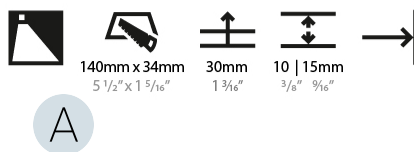

GENERAL

Series: Delight
Subseries: Delight String
Brand: Prolicht
Division: Architectural
Mounting Type: Recessed
Mounting Location: Wall
Subcategory: Step Light

PHYSICAL

Shape: Rectangle
Width (mm): 40
Width (in): 1 9/16
Height (mm): 150
Depth (mm): 26
Height (in): 5 7/8
Depth (in): 1
Ceiling Thickness (mm): 10 / 12 / 15
Ceiling Thickness (in): 3/8 or 1/2 or 9/16
Min. Recessing Depth (mm): 30
Min. Recessing Depth (in): 1 3/16
Light Distribution: Asymmetric
Weight (kg): .21
Weight (lbs): .46
Installation Requirement: 140mm / 5 1/2" x 34mm / 1 5/16"
Fixture Finish: SSR / BKV / CWI / CRY / HAB / LAG / UFT / ITA / RUA / RUR / MIC / FTG / MYG / TWT / LOD / PUS / FRO / FUP / KIA / POP / BLS / SPG / MEY / GOH / GUM / CHC / COM / ABZ / JAG / OBR / MOS / ROR
Fixture Material: Aluminum

ELECTRICAL

Lamp Type: LED (Zhaga Standard)
Input Wattage (W): 2.2
Total Output Wattage (W): 2
Dimming: Non-Dimming / Phase Dimming (120Vac only) / 0-10V Dimming
Driver Included: No
Driver Location: Remote
Driver Type: Constant Current - 120 / 277Vac
Driver Class: Class 2
Input Voltage (V): 120 - 277
Constant Current (MA): 700

LED

Number of LEDs: 1
Color Temperature (°K): 2700 / 3000 / 3500 / 4000
Max. Delivered Lumen (lm): 30
CRI: >90 CRI
Lamp Life (hrs): 50000

OPTICAL

RATINGS AND CERTIFICATIONS

Certified By: Certified for North American Standards
IP rating: IP20