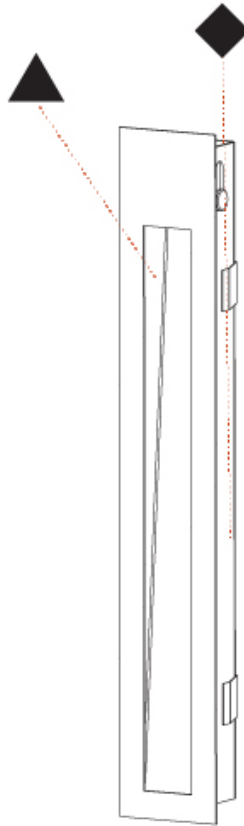

PROJECT	_____
TYPE	_____
SPECIFIER	_____
QUANTITY	_____
DATE	_____

DELIGHT STRING RECESSED

A35696-

base number	Color	Finishes	Finishes
	Temperature	(Diamond)	(Triangle)

- To build a product code in our configurator select the specify button on the base model # product page
- To build a manual product code on this datasheet choose from the options listed below in blue font and add the suffix to the base model #

GENERAL

Series: Delight
Subseries: Delight String Wide
Brand: Prolicht
Division: Architectural
Mounting Type: Recessed
Mounting Location: Wall
Subcategory: Step Light

PHYSICAL

Shape: Rectangle
Length (mm): 250
Length (in): 9 ¹³ / ₁₆
Width (mm): 40
Width (in): 1 ⁹ / ₁₆
Height (mm): 250
Depth (mm): 26
Height (in): 9 ¹³ / ₁₆
Depth (in): 1
Ceiling Thickness (mm): 10 / 12 / 15
Ceiling Thickness (in): 3/8 or 1/2 or 9/16
Min. Recessing Depth (mm): 30
Min. Recessing Depth (in): 1 ³ / ₁₆
Light Distribution: Asymmetric
Weight (kg): .83
Weight (lbs): 1.8
Fixture Finish: SSR / BKV / CWI / CRY / HAB / LAG / UFT / ITA / RUA / RUR / MIC / FTG / MYG / TWT / LOD / PUS / FRO / FUP / KIA / POP / BLS / SPG / MEY / GOH / GUM / CHC / COM / ABZ / JAG / OBR / MOS / ROR
Fixture Material: Aluminum
Cut-out Measurements: 240mm / 9 7/16" x 34mm / 1 5/16"

DELIGHT STRING WIDE RECESSED

A35699-

PROJECT

TYPE

SPECIFIER

QUANTITY

DATE

A